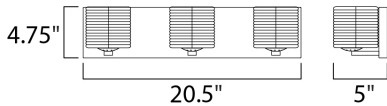

MEASUREMENTS

DIMENSION : 20.5" W x 4.75" H x 5" Ext
 BACK PLATE : 20.5" W x 4.75" H x 2.5" HCO
 HANGING WEIGHT : 6.73 lb

LAMPING

INPUT VOLTAGE : 120V
 LUMENS : 1,200 Rated (840 Del.)
 BULB : 3 x 4W LED G9 , 12W Total
 BULB INCLUDED : (Included)
 DIMMABLE : Yes
 CRI : 80+ CRI
 COLOR_TEMP : 3000K