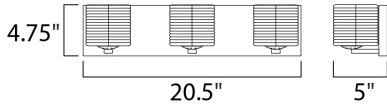

MEASUREMENTS

DIMENSION : 20.5" W x 4.75" H x 5" Ext
 BACK PLATE : 20.5" W x 4.75" H x 2.5" HCO
 HANGING WEIGHT : 6.73 lb

LAMPING

INPUT VOLTAGE : 120V
 LUMENS : 1,200 Rated (840 Del.)
 BULB : 3 x 4W LED G9 , 12W Total
 BULB INCLUDED : (Included)
 DIMMABLE : Yes
 CRI : 80+ CRI
 COLOR_TEMP : 3000K