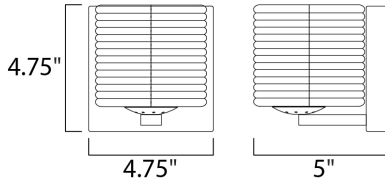

**MEASUREMENTS**

DIMENSION : 4.75" W x 4.75" H x 5" Ext  
 MAX OAH : 4.75" W x 4.75" H  
 HANGING WEIGHT : 2.31 lb

**LAMPING**

INPUT VOLTAGE : 120V  
 LUMENS : 400 Rated (280 Del.)  
 BULB : 1 x 4W LED G9 , 4W Total  
 BULB INCLUDED : (Included)  
 DIMMABLE : Yes  
 CRI : 80+ CRI  
 COLOR\_TEMP : 3000K