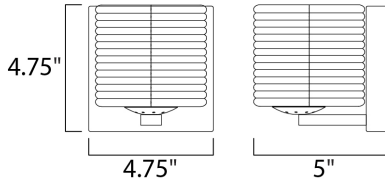

**MEASUREMENTS**

DIMENSION : 4.75" W x 4.75" H x 5" Ext  
 MAX OAH : 4.75" W x 4.75" H  
 HANGING WEIGHT : 2.31 lb

**LAMPING**

INPUT VOLTAGE : 120V  
 LUMENS : 400 Rated (280 Del.)  
 BULB : 1 x 4W LED G9 , 4W Total  
 BULB INCLUDED : (Included)  
 DIMMABLE : Yes  
 CRI : 80+ CRI  
 COLOR\_TEMP : 3000K