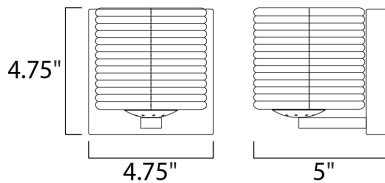

MEASUREMENTS

DIMENSION : 4.75" W x 4.75" H x 5" Ext
 MAX OAH : 4.75" W x 4.75" H
 HANGING WEIGHT : 2.31 lb

LAMPING

INPUT VOLTAGE : 120V
 LUMENS : 400 Rated (280 Del.)
 BULB : 1 x 4W LED G9 , 4W Total
 BULB INCLUDED : (Included)
 DIMMABLE : Yes
 CRI : 80+ CRI
 COLOR_TEMP : 3000K