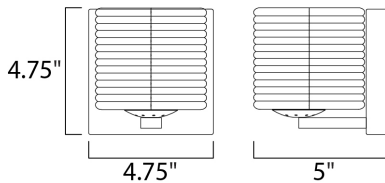

**MEASUREMENTS**

DIMENSION : 4.75" W x 4.75" H x 5" Ext  
 MAX OAH : 4.75" W x 4.75" H  
 HANGING WEIGHT : 2.31 lb

**LAMPING**

INPUT VOLTAGE : 120V  
 LUMENS : 400 Rated (280 Del.)  
 BULB : 1 x 4W LED G9 , 4W Total  
 BULB INCLUDED : (Included)  
 DIMMABLE : Yes  
 CRI : 80+ CRI  
 COLOR\_TEMP : 3000K