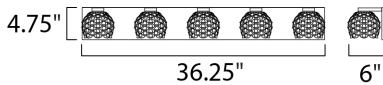

MEASUREMENTS

DIMENSION : 36.25" W x 4.75" H x 6" Ext
 BACK PLATE : 36.25" W x 4.75" H x 2.25" HCO
 HANGING WEIGHT : 13.64 lb

LAMPING

INPUT VOLTAGE : 120V
 LUMENS : 2,000 Rated (1,750 Del.)
 BULB : 5 x 5W LED AC Integrated , 25W Total
 BULB INCLUDED : (Integrated)
 DIMMABLE : Electronic Low Voltage (ELV)
 CRI : 80+ CRI
 COLOR_TEMP : 3000K