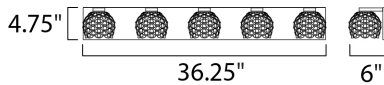

**MEASUREMENTS**

DIMENSION : 36.25" W x 4.75" H x 6" Ext  
 BACK PLATE : 36.25" W x 4.75" H x 2.25" HCO  
 HANGING WEIGHT : 13.64 lb

**LAMPING**

INPUT VOLTAGE : 120V  
 LUMENS : 2,000 Rated (1,750 Del.)  
 BULB : 5 x 5W LED AC Integrated , 25W Total  
 BULB INCLUDED : (Integrated)  
 DIMMABLE : Electronic Low Voltage (ELV)  
 CRI : 80+ CRI  
 COLOR\_TEMP : 3000K