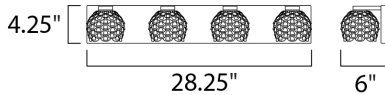

MEASUREMENTS

DIMENSION : 28.25" W x 4.75" H x 6" Ext
 BACK PLATE : 28.25" W x 4.75" H x 2.25" HCO
 HANGING WEIGHT : 9.9 lb

LAMPING

INPUT VOLTAGE : 120V
 LUMENS : 1,600 Rated (1,400 Del.)
 BULB : 4 x 5W LED AC Integrated , 20W Total
 BULB INCLUDED : (Integrated)
 DIMMABLE : Electronic Low Voltage (ELV)
 CRI : 80+ CRI
 COLOR_TEMP : 3000K