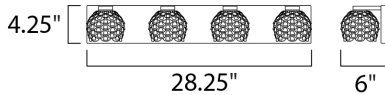

**MEASUREMENTS**

DIMENSION : 28.25" W x 4.75" H x 6" Ext  
 BACK PLATE : 28.25" W x 4.75" H x 2.25" HCO  
 HANGING WEIGHT : 9.9 lb

**LAMPING**

INPUT VOLTAGE : 120V  
 LUMENS : 1,600 Rated (1,400 Del.)  
 BULB : 4 x 5W LED AC Integrated , 20W Total  
 BULB INCLUDED : (Integrated)  
 DIMMABLE : Electronic Low Voltage (ELV)  
 CRI : 80+ CRI  
 COLOR\_TEMP : 3000K