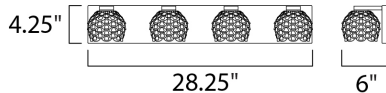

MEASUREMENTS

DIMENSION : 28.25" W x 4.75" H x 6" Ext
 BACK PLATE : 28.25" W x 4.75" H x 2.25" HCO
 HANGING WEIGHT : 9.9 lb

LAMPING

INPUT VOLTAGE : 120V
 LUMENS : 1,600 Rated (1,400 Del.)
 BULB : 4 x 5W LED AC Integrated , 20W Total
 BULB INCLUDED : (Integrated)
 DIMMABLE : Electronic Low Voltage (ELV)
 CRI : 80+ CRI
 COLOR_TEMP : 3000K