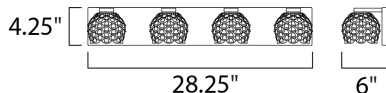

MEASUREMENTS

DIMENSION : 28.25" W x 4.75" H x 6" Ext
 BACK PLATE : 28.25" W x 4.75" H x 2.25" HCO
 HANGING WEIGHT : 9.9 lb

LAMPING

INPUT VOLTAGE : 120V
 LUMENS : 1,600 Rated (1,400 Del.)
 BULB : 4 x 5W LED AC Integrated , 20W Total
 BULB INCLUDED : (Integrated)
 DIMMABLE : Electronic Low Voltage (ELV)
 CRI : 80+ CRI
 COLOR_TEMP : 3000K