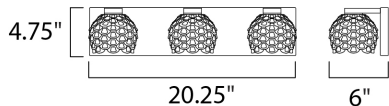

MEASUREMENTS

DIMENSION : 20.25" W x 4.75" H x 6" Ext
 BACK PLATE : 20.5" W x 4.75" H x 2.25" HCO
 HANGING WEIGHT : 7.63 lb

LAMPING

INPUT VOLTAGE : 120V
 LUMENS : 1,200 Rated (1,050 Del.)
 BULB : 3 x 5W LED AC Integrated , 15W Total
 BULB INCLUDED : (Integrated)
 DIMMABLE : Electronic Low Voltage (ELV)
 CRI : 80+ CRI
 COLOR_TEMP : 3000K