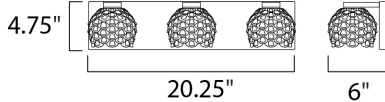

MEASUREMENTS

DIMENSION : 20.25" W x 4.75" H x 6" Ext
 BACK PLATE : 20.5" W x 4.75" H x 2.25" HCO
 HANGING WEIGHT : 7.63 lb

LAMPING

INPUT VOLTAGE : 120V
 LUMENS : 1,200 Rated (1,050 Del.)
 BULB : 3 x 5W LED AC Integrated , 15W Total
 BULB INCLUDED : (Integrated)
 DIMMABLE : Electronic Low Voltage (ELV)
 CRI : 80+ CRI
 COLOR_TEMP : 3000K