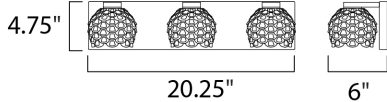

**MEASUREMENTS**

DIMENSION : 20.25" W x 4.75" H x 6" Ext  
 BACK PLATE : 20.5" W x 4.75" H x 2.25" HCO  
 HANGING WEIGHT : 7.63 lb

**LAMPING**

INPUT VOLTAGE : 120V  
 LUMENS : 1,200 Rated (1,050 Del.)  
 BULB : 3 x 5W LED AC Integrated , 15W Total  
 BULB INCLUDED : (Integrated)  
 DIMMABLE : Electronic Low Voltage (ELV)  
 CRI : 80+ CRI  
 COLOR\_TEMP : 3000K