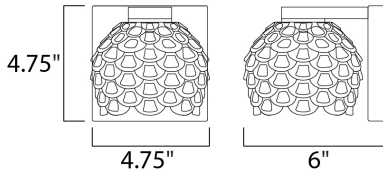

**MEASUREMENTS**

DIMENSION : 4.75" W x 4.75" H x 6" Ext  
 MAX OAH : 4.75" W x 4.75" H  
 HANGING WEIGHT : 2.46 lb

**LAMPING**

INPUT VOLTAGE : 120V  
 LUMENS : 400 Rated (350 Del.)  
 BULB : 1 x 5W LED AC Integrated , 5W Total  
 BULB INCLUDED : (Integrated)  
 DIMMABLE : Electronic Low Voltage (ELV)  
 CRI : 80+ CRI  
 COLOR\_TEMP : 3000K