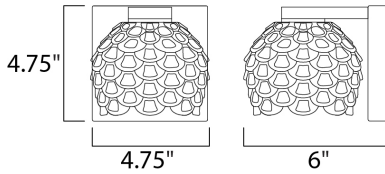

MEASUREMENTS

DIMENSION : 4.75" W x 4.75" H x 6" Ext
 MAX OAH : 4.75" W x 4.75" H
 HANGING WEIGHT : 2.46 lb

LAMPING

INPUT VOLTAGE : 120V
 LUMENS : 400 Rated (350 Del.)
 BULB : 1 x 5W LED AC Integrated , 5W Total
 BULB INCLUDED : (Integrated)
 DIMMABLE : Electronic Low Voltage (ELV)
 CRI : 80+ CRI
 COLOR_TEMP : 3000K