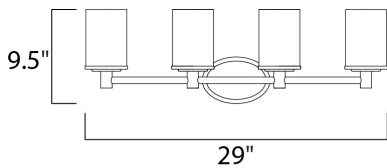

MEASUREMENTS

DIMENSION : 29" W x 9.5" H x 5.25" Ext
 BACK PLATE : 6.5" W x 4.5" H x 7" HCO
 HANGING WEIGHT : 4.69 lb

LAMPING

INPUT VOLTAGE : 120V
 BULB : 4 x 60W Incandescent E26 Medium , 240W Total
 BULB INCLUDED : (Not Included)
 DIMMABLE : Yes