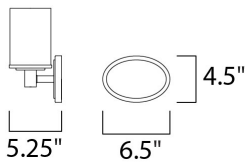

MEASUREMENTS

DIMENSION : 29" W x 9.5" H x 5.25" Ext
 BACK PLATE : 6.5" W x 4.5" H x 7" HCO
 HANGING WEIGHT : 4.69 lb

LAMPING

INPUT VOLTAGE : 120V
 BULB : 4 x 60W Incandescent E26 Medium , 240W Total
 BULB INCLUDED : (Not Included)
 DIMMABLE : Yes