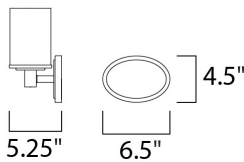

MEASUREMENTS

DIMENSION : 29" W x 9.5" H x 5.25" Ext
 BACK PLATE : 6.5" W x 4.5" H x 7" HCO
 HANGING WEIGHT : 4.69 lb

LAMPING

INPUT VOLTAGE : 120V
 BULB : 4 x 60W Incandescent E26 Medium , 240W Total
 BULB INCLUDED : (Not Included)
 DIMMABLE : Yes