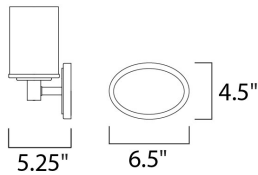

MEASUREMENTS

DIMENSION : 20.5" W x 9.5" H x 5.25" Ext
 BACK PLATE : 4.5" W x 6.5" H x 7" HCO
 HANGING WEIGHT : 3.8 lb

LAMPING

INPUT VOLTAGE : 120V
 BULB : 3 x 60W Incandescent E26 Medium , 180W Total
 BULB INCLUDED : (Not Included)
 DIMMABLE : Yes