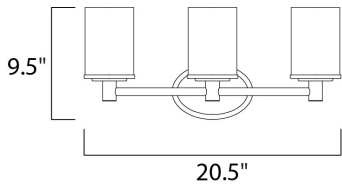

MEASUREMENTS

DIMENSION : 20.5" W x 9.5" H x 5.25" Ext
 BACK PLATE : 4.5" W x 6.5" H x 7" HCO
 HANGING WEIGHT : 3.8 lb

LAMPING

INPUT VOLTAGE : 120V
 BULB : 3 x 60W Incandescent E26 Medium , 180W Total
 BULB INCLUDED : (Not Included)
 DIMMABLE : Yes