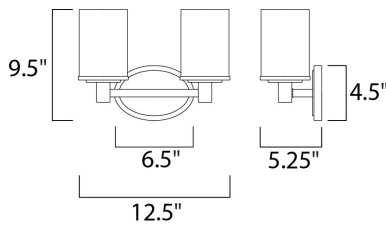

MEASUREMENTS

DIMENSION : 12.5" W x 9.5" H x 5.25" Ext
 BACK PLATE : 6.5" W x 4.5" H x 7" HCO
 HANGING WEIGHT : 2.82 lb

LAMPING

INPUT VOLTAGE : 120V
 BULB : 2 x 60W Incandescent E26 Medium , 120W Total
 BULB INCLUDED : (Not Included)
 DIMMABLE : Yes