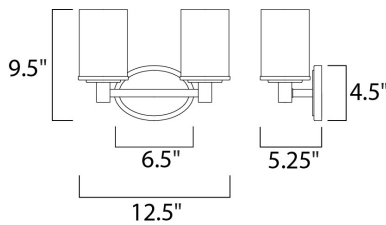

**MEASUREMENTS**

DIMENSION : 12.5" W x 9.5" H x 5.25" Ext  
 BACK PLATE : 6.5" W x 4.5" H x 7" HCO  
 HANGING WEIGHT : 2.82 lb

**LAMPING**

INPUT VOLTAGE : 120V  
 BULB : 2 x 60W Incandescent E26 Medium , 120W Total  
 BULB INCLUDED : (Not Included)  
 DIMMABLE : Yes