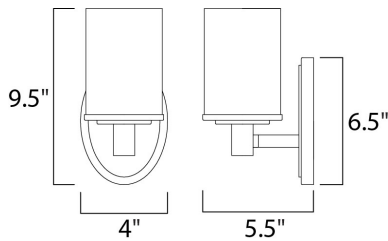

**MEASUREMENTS**

DIMENSION : 4" W x 9.5" H x 5.5" Ext  
 BACK PLATE : 4.5" W x 6.5" H x 6" HCO  
 HANGING WEIGHT : 2.16 lb

**LAMPING**

INPUT VOLTAGE : 120V  
 BULB : 1 x 60W Incandescent E26 Medium , 60W Total  
 BULB INCLUDED : (Not Included)  
 DIMMABLE : Yes