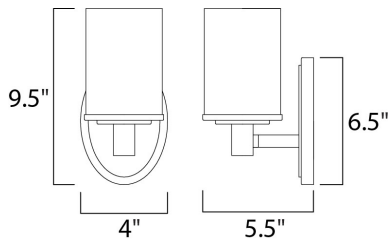

MEASUREMENTS

DIMENSION : 4" W x 9.5" H x 5.5" Ext
 BACK PLATE : 4.5" W x 6.5" H x 6" HCO
 HANGING WEIGHT : 2.16 lb

LAMPING

INPUT VOLTAGE : 120V
 BULB : 1 x 60W Incandescent E26 Medium , 60W Total
 BULB INCLUDED : (Not Included)
 DIMMABLE : Yes