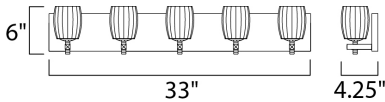

MEASUREMENTS

DIMENSION : 33" W x 6" H x 4.25" Ext
 BACK PLATE : 33" W x 4.75" H x 3.25" HCO
 HANGING WEIGHT : 11.95 lb

LAMPING

INPUT VOLTAGE : 120V
 LUMENS : 1,400 Rated
 BULB : 5 x 4W LED G9 , 20W Total
 BULB INCLUDED : (Included)
 DIMMABLE : Yes
 CRI : 80+ CRI
 COLOR_TEMP : 3000K