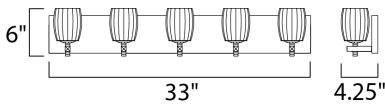

MEASUREMENTS

DIMENSION : 33" W x 6" H x 4.25" Ext
 BACK PLATE : 33" W x 4.75" H x 3.25" HCO
 HANGING WEIGHT : 11.95 lb

LAMPING

INPUT VOLTAGE : 120V
 LUMENS : 1,400 Rated
 BULB : 5 x 4W LED G9 , 20W Total
 BULB INCLUDED : (Included)
 DIMMABLE : Yes
 CRI : 80+ CRI
 COLOR_TEMP : 3000K