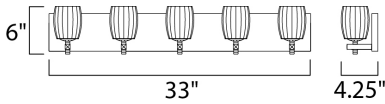

MEASUREMENTS

DIMENSION : 33" W x 6" H x 4.25" Ext
 BACK PLATE : 33" W x 4.75" H x 3.25" HCO
 HANGING WEIGHT : 11.95 lb

LAMPING

INPUT VOLTAGE : 120V
 LUMENS : 1,400 Rated
 BULB : 5 x 4W LED G9 , 20W Total
 BULB INCLUDED : (Included)
 DIMMABLE : Yes
 CRI : 80+ CRI
 COLOR_TEMP : 3000K