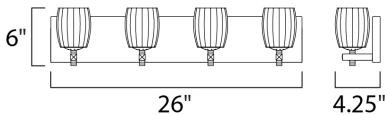

MEASUREMENTS

DIMENSION : 26" W x 6" H x 4.25" Ext
 BACK PLATE : 26" W x 4.75" H x 3.25" HCO
 HANGING WEIGHT : 9.24 lb

LAMPING

INPUT VOLTAGE : 120V
 LUMENS : 1,120 Rated
 BULB : 4 x 4W LED G9 , 16W Total
 BULB INCLUDED : (Included)
 DIMMABLE : Yes
 CRI : 80+ CRI
 COLOR_TEMP : 3000K