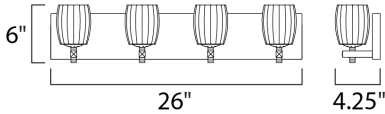

**MEASUREMENTS**

DIMENSION : 26" W x 6" H x 4.25" Ext  
 BACK PLATE : 26" W x 4.75" H x 3.25" HCO  
 HANGING WEIGHT : 9.24 lb

**LAMPING**

INPUT VOLTAGE : 120V  
 LUMENS : 1,120 Rated  
 BULB : 4 x 4W LED G9 , 16W Total  
 BULB INCLUDED : (Included)  
 DIMMABLE : Yes  
 CRI : 80+ CRI  
 COLOR\_TEMP : 3000K