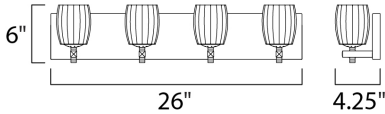

MEASUREMENTS

DIMENSION : 26" W x 6" H x 4.25" Ext
 BACK PLATE : 26" W x 4.75" H x 3.25" HCO
 HANGING WEIGHT : 9.24 lb

LAMPING

INPUT VOLTAGE : 120V
 LUMENS : 1,120 Rated
 BULB : 4 x 4W LED G9 , 16W Total
 BULB INCLUDED : (Included)
 DIMMABLE : Yes
 CRI : 80+ CRI
 COLOR_TEMP : 3000K