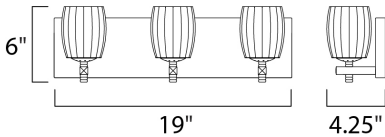

**MEASUREMENTS**

DIMENSION : 19" W x 6" H x 4.25" Ext  
 BACK PLATE : 19" W x 4.75" H x 3.25" HCO  
 HANGING WEIGHT : 6.82 lb

**LAMPING**

INPUT VOLTAGE : 120V  
 LUMENS : 840 Rated  
 BULB : 3 x 4W LED G9 , 12W Total  
 BULB INCLUDED : (Included)  
 DIMMABLE : Yes  
 CRI : 80+ CRI  
 COLOR\_TEMP : 3000K