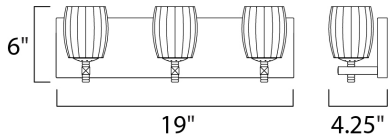

MEASUREMENTS

DIMENSION : 19" W x 6" H x 4.25" Ext
 BACK PLATE : 19" W x 4.75" H x 3.25" HCO
 HANGING WEIGHT : 6.82 lb

LAMPING

INPUT VOLTAGE : 120V
 LUMENS : 840 Rated
 BULB : 3 x 4W LED G9 , 12W Total
 BULB INCLUDED : (Included)
 DIMMABLE : Yes
 CRI : 80+ CRI
 COLOR_TEMP : 3000K