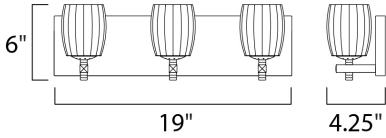

MEASUREMENTS

DIMENSION : 19" W x 6" H x 4.25" Ext
 BACK PLATE : 19" W x 4.75" H x 3.25" HCO
 HANGING WEIGHT : 6.82 lb

LAMPING

INPUT VOLTAGE : 120V
 LUMENS : 840 Rated
 BULB : 3 x 4W LED G9 , 12W Total
 BULB INCLUDED : (Included)
 DIMMABLE : Yes
 CRI : 80+ CRI
 COLOR_TEMP : 3000K