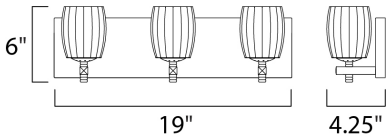

**MEASUREMENTS**

DIMENSION : 19" W x 6" H x 4.25" Ext  
 BACK PLATE : 19" W x 4.75" H x 3.25" HCO  
 HANGING WEIGHT : 6.82 lb

**LAMPING**

INPUT VOLTAGE : 120V  
 LUMENS : 840 Rated  
 BULB : 3 x 4W LED G9 , 12W Total  
 BULB INCLUDED : (Included)  
 DIMMABLE : Yes  
 CRI : 80+ CRI  
 COLOR\_TEMP : 3000K