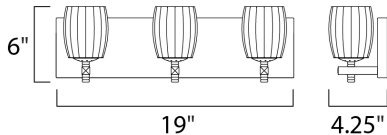

MEASUREMENTS

DIMENSION : 19" W x 6" H x 4.25" Ext
 BACK PLATE : 19" W x 4.75" H x 3.25" HCO
 HANGING WEIGHT : 6.82 lb

LAMPING

INPUT VOLTAGE : 120V
 LUMENS : 840 Rated
 BULB : 3 x 4W LED G9 , 12W Total
 BULB INCLUDED : (Included)
 DIMMABLE : Yes
 CRI : 80+ CRI
 COLOR_TEMP : 3000K