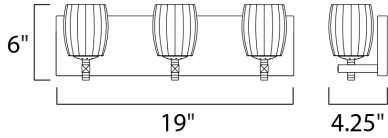

**MEASUREMENTS**

DIMENSION : 19" W x 6" H x 4.25" Ext  
 BACK PLATE : 19" W x 4.75" H x 3.25" HCO  
 HANGING WEIGHT : 6.82 lb

**LAMPING**

INPUT VOLTAGE : 120V  
 LUMENS : 840 Rated  
 BULB : 3 x 4W LED G9 , 12W Total  
 BULB INCLUDED : (Included)  
 DIMMABLE : Yes  
 CRI : 80+ CRI  
 COLOR\_TEMP : 3000K