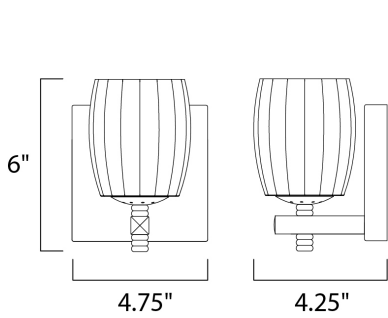

**MEASUREMENTS**

DIMENSION : 4.75" W x 6" H x 4.25" Ext  
 MAX OAH : 4.75" W x 4.75" H  
 HANGING WEIGHT : 2.33 lb

**LAMPING**

INPUT VOLTAGE : 120V  
 LUMENS : 280 Rated  
 BULB : 1 x 4W LED G9 , 4W Total  
 BULB INCLUDED : (Included)  
 DIMMABLE : Yes  
 CRI : 80+ CRI  
 COLOR\_TEMP : 3000K