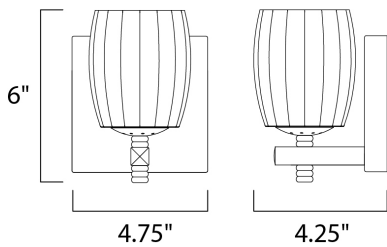

**MEASUREMENTS**

DIMENSION : 4.75" W x 6" H x 4.25" Ext  
 MAX OAH : 4.75" W x 4.75" H  
 HANGING WEIGHT : 2.33 lb

**LAMPING**

INPUT VOLTAGE : 120V  
 LUMENS : 280 Rated  
 BULB : 1 x 4W LED G9 , 4W Total  
 BULB INCLUDED : (Included)  
 DIMMABLE : Yes  
 CRI : 80+ CRI  
 COLOR\_TEMP : 3000K