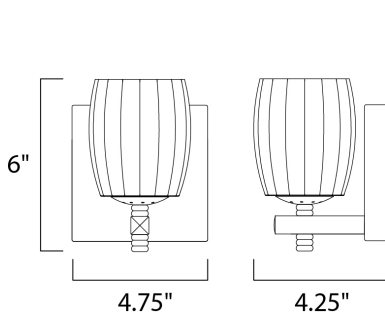

MEASUREMENTS

DIMENSION : 4.75" W x 6" H x 4.25" Ext
 MAX OAH : 4.75" W x 4.75" H
 HANGING WEIGHT : 2.33 lb

LAMPING

INPUT VOLTAGE : 120V
 LUMENS : 280 Rated
 BULB : 1 x 4W LED G9 , 4W Total
 BULB INCLUDED : (Included)
 DIMMABLE : Yes
 CRI : 80+ CRI
 COLOR_TEMP : 3000K