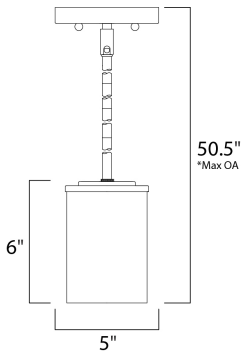

\*max overall height

**MEASUREMENTS**

DIMENSION : 5" L x 5" W x 6" H  
 MAX OAH : 50.5" OAH  
 CANOPY : 5.25" W x 0.75" H x 5.25" L  
 HANGING WEIGHT : 1.65 lb

**LAMPING**

INPUT VOLTAGE : 120V  
 BULB : 1 x 60W Incandescent E26 Medium , 60W Total  
 BULB INCLUDED : (Not Included)