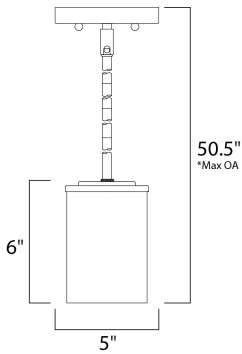

*max overall height

MEASUREMENTS

DIMENSION : 5" L x 5" W x 6" H
 MAX OAH : 50.5" OAH
 CANOPY : 5.25" W x 0.75" H x 5.25" L
 HANGING WEIGHT : 1.65 lb

LAMPING

INPUT VOLTAGE : 120V
 BULB : 1 x 60W Incandescent E26 Medium , 60W Total
 BULB INCLUDED : (Not Included)