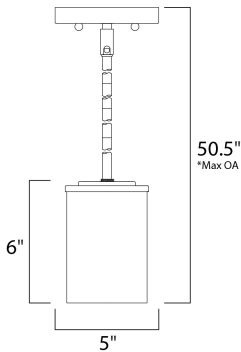

\*max overall height

**MEASUREMENTS**

- DIMENSION : 5" L x 5" W x 6" H
- MAX OAH : 50.5" OAH
- CANOPY : 5.25" W x 0.75" H x 5.25" L
- HANGING WEIGHT : 1.65 lb

**LAMPING**

- INPUT VOLTAGE : 120V
- BULB : 1 x 60W Incandescent E26 Medium , 60W Total
- BULB INCLUDED : (Not Included)