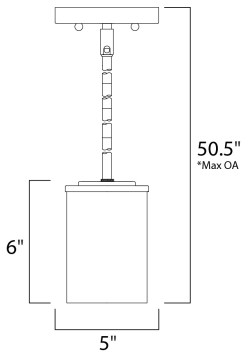

\*max overall height

**MEASUREMENTS**

DIMENSION : 5" L x 5" W x 6" H  
 MAX OAH : 50.5" OAH  
 CANOPY : 5.25" W x 0.75" H x 5.25" L  
 HANGING WEIGHT : 1.65 lb

**LAMPING**

INPUT VOLTAGE : 120V  
 BULB : 1 x 60W Incandescent E26 Medium , 60W Total  
 BULB INCLUDED : (Not Included)