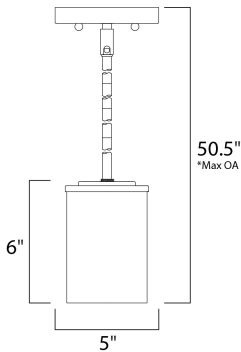

*max overall height

MEASUREMENTS

- DIMENSION : 5" L x 5" W x 6" H
- MAX OAH : 50.5" OAH
- CANOPY : 5.25" W x 0.75" H x 5.25" L
- HANGING WEIGHT : 1.65 lb

LAMPING

- INPUT VOLTAGE : 120V
- BULB : 1 x 60W Incandescent E26 Medium , 60W Total
- BULB INCLUDED : (Not Included)