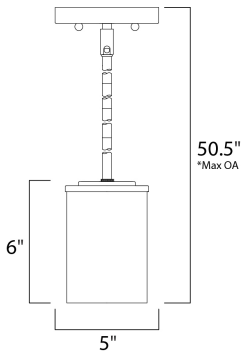

*max overall height

MEASUREMENTS

- DIMENSION : 5" L x 5" W x 6" H
- MAX OAH : 50.5" OAH
- CANOPY : 5.25" W x 0.75" H x 5.25" L
- HANGING WEIGHT : 1.65 lb

LAMPING

- INPUT VOLTAGE : 120V
- BULB : 1 x 60W Incandescent E26 Medium , 60W Total
- BULB INCLUDED : (Not Included)