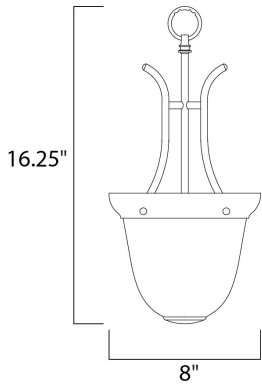

**MEASUREMENTS**

DIMENSION : 8" L x 8" W x 16.25" H  
 HANGING WEIGHT : 4.08 lb

**LAMPING**

INPUT VOLTAGE : 120V  
 BULB : 1 x 60W Incandescent E26 Medium , 60W Total  
 BULB INCLUDED : (Not Included)  
 DIMMABLE : Yes