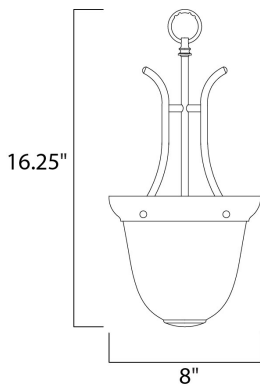

**MEASUREMENTS**

DIMENSION : 8" L x 8" W x 16.25" H  
 HANGING WEIGHT : 4.08 lb

**LAMPING**

INPUT VOLTAGE : 120V  
 BULB : 1 x 60W Incandescent E26 Medium , 60W Total  
 BULB INCLUDED : (Not Included)  
 DIMMABLE : Yes