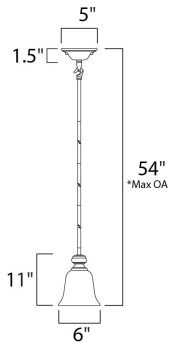

*max overall height

MEASUREMENTS

- DIMENSION : 6" L x 6" W x 11" H
- MAX OAH : 54" OAH
- CANOPY : 5" W x 1.25" H x 5" L
- HANGING WEIGHT : 1.76 lb

LAMPING

- INPUT VOLTAGE : 120V
- BULB : 1 x 60W Incandescent E26 Medium , 60W Total
- BULB INCLUDED : (Not Included)
- DIMMABLE : Yes