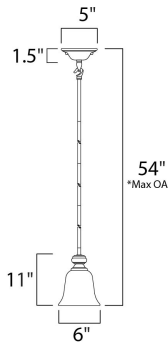

\*max overall height

**MEASUREMENTS**

- DIMENSION : 6" L x 6" W x 11" H
- MAX OAH : 54" OAH
- CANOPY : 5" W x 1.25" H x 5" L
- HANGING WEIGHT : 1.76 lb

**LAMPING**

- INPUT VOLTAGE : 120V
- BULB : 1 x 60W Incandescent E26 Medium , 60W Total
- BULB INCLUDED : (Not Included)
- DIMMABLE : Yes