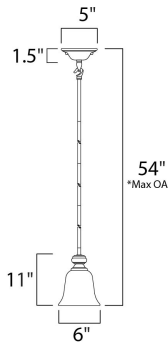

*max overall height

MEASUREMENTS

- DIMENSION : 6" L x 6" W x 11" H
- MAX OAH : 54" OAH
- CANOPY : 5" W x 1.25" H x 5" L
- HANGING WEIGHT : 1.76 lb

LAMPING

- INPUT VOLTAGE : 120V
- BULB : 1 x 60W Incandescent E26 Medium , 60W Total
- BULB INCLUDED : (Not Included)
- DIMMABLE : Yes