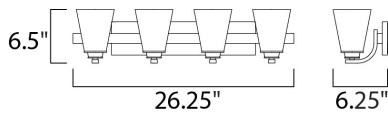

MEASUREMENTS

DIMENSION : 26.25" W x 6.5" H x 6.25" Ext
 BACK PLATE : 17.6" W x 3.93" H x 3.5" HCO
 HANGING WEIGHT : 6.26 lb

LAMPING

INPUT VOLTAGE : 120V
 BULB : 4 x 60W Incandescent E26 Medium , 240W Total
 BULB INCLUDED : (Not Included)
 DIMMABLE : Yes