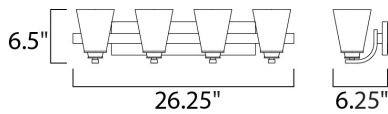

**MEASUREMENTS**

DIMENSION : 26.25" W x 6.5" H x 6.25" Ext  
 BACK PLATE : 17.6" W x 3.93" H x 3.5" HCO  
 HANGING WEIGHT : 6.26 lb

**LAMPING**

INPUT VOLTAGE : 120V  
 BULB : 4 x 60W Incandescent E26 Medium , 240W Total  
 BULB INCLUDED : (Not Included)  
 DIMMABLE : Yes