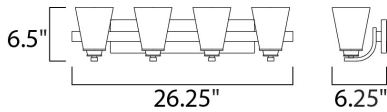

**MEASUREMENTS**

DIMENSION : 26.25" W x 6.5" H x 6.25" Ext  
 BACK PLATE : 17.6" W x 3.93" H x 3.5" HCO  
 HANGING WEIGHT : 6.26 lb

**LAMPING**

INPUT VOLTAGE : 120V  
 BULB : 4 x 60W Incandescent E26 Medium , 240W Total  
 BULB INCLUDED : (Not Included)  
 DIMMABLE : Yes