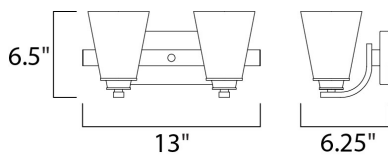

**MEASUREMENTS**

DIMENSION : 13" W x 6.5" H x 6.25" Ext  
 BACK PLATE : 3.5" HCO  
 HANGING WEIGHT : 3.13 lb

**LAMPING**

INPUT VOLTAGE : 120V  
 BULB : 2 x 60W Incandescent E26 Medium , 120W Total  
 BULB INCLUDED : (Not Included)  
 DIMMABLE : Yes