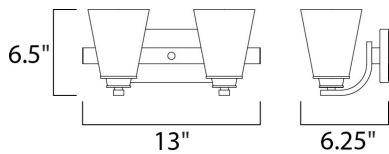

MEASUREMENTS

DIMENSION : 13" W x 6.5" H x 6.25" Ext
 BACK PLATE : 3.5" HCO
 HANGING WEIGHT : 3.13 lb

LAMPING

INPUT VOLTAGE : 120V
 BULB : 2 x 60W Incandescent E26 Medium , 120W Total
 BULB INCLUDED : (Not Included)
 DIMMABLE : Yes