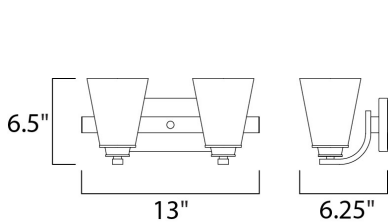

**MEASUREMENTS**

DIMENSION : 13" W x 6.5" H x 6.25" Ext  
 BACK PLATE : 3.5" HCO  
 HANGING WEIGHT : 3.13 lb

**LAMPING**

INPUT VOLTAGE : 120V  
 BULB : 2 x 60W Incandescent E26 Medium , 120W Total  
 BULB INCLUDED : (Not Included)  
 DIMMABLE : Yes