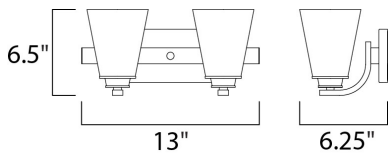

**MEASUREMENTS**

DIMENSION : 13" W x 6.5" H x 6.25" Ext  
 BACK PLATE : 3.5" HCO  
 HANGING WEIGHT : 3.13 lb

**LAMPING**

INPUT VOLTAGE : 120V  
 BULB : 2 x 60W Incandescent E26 Medium , 120W Total  
 BULB INCLUDED : (Not Included)  
 DIMMABLE : Yes