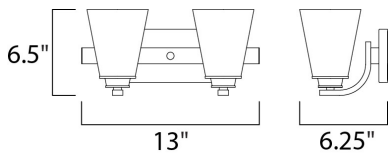

MEASUREMENTS

DIMENSION : 13" W x 6.5" H x 6.25" Ext
 BACK PLATE : 3.5" HCO
 HANGING WEIGHT : 3.13 lb

LAMPING

INPUT VOLTAGE : 120V
 BULB : 2 x 60W Incandescent E26 Medium , 120W Total
 BULB INCLUDED : (Not Included)
 DIMMABLE : Yes