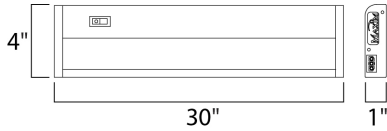

PRODUCT DESCRIPTION

The MX-L120-DL features the same low profile frame of the MX-L120DC and also full dimmability but with an increased lumen output. Featuring the new LG 5630 LED with closer spacing for better light distribution and lower operating temperatures for longer life. The hinged top gives access for easy installation with captured mounting screws and quick wire connectors.

MEASUREMENTS

DIMENSION : 30" L x 4" W x 1" H
HANGING WEIGHT : 3.87 lb

LAMPING

INPUT VOLTAGE : 120V
LUMENS : 882 Rated
BULB : 1 x 15W LED PCB Integrated , 15W Total
BULB INCLUDED : (Integrated)
DIMMABLE : Triac CL
CRI : 80+ CRI
COLOR_TEMP : 3000K