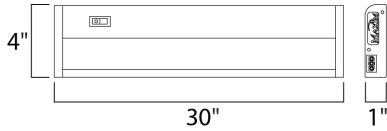

PRODUCT DESCRIPTION

The MX-L120-DL features the same low profile frame of the MX-L120DC and also full dimmability but with an increased lumen output. Featuring the new LG 5630 LED with closer spacing for better light distribution and lower operating temperatures for longer life. The hinged top gives access for easy installation with captured mounting screws and quick wire connectors.

MEASUREMENTS

DIMENSION : 30" L x 4" W x 1" H
 HANGING WEIGHT : 3.87 lb

LAMPING

INPUT VOLTAGE : 120V
 LUMENS : 882 Rated
 BULB : 1 x 15W LED PCB Integrated , 15W Total
 BULB INCLUDED : (Integrated)
 DIMMABLE : Triac CL
 CRI : 80+ CRI
 COLOR_TEMP : 3000K