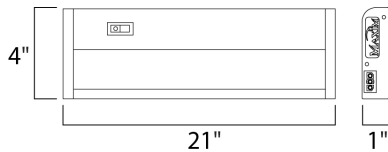

#### PRODUCT DESCRIPTION

The MX-L120-DL features the same low profile frame of the MX-L120DC and also full dimmability but with an increased lumen output. Featuring the new LG 5630 LED with closer spacing for better light distribution and lower operating temperatures for longer life. The hinged top gives access for easy installation with captured mounting screws and quick wire connectors.

#### MEASUREMENTS

DIMENSION : 21" L x 4" W x 1" H  
HANGING WEIGHT : 2.42 lb