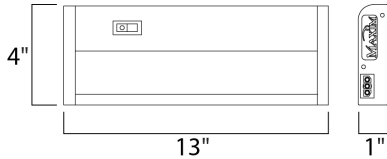

PRODUCT DESCRIPTION

The MX-L120-DL features the same low profile frame of the MX-L120DC and also full dimmability but with an increased lumen output. Featuring the new LG 5630 LED with closer spacing for better light distribution and lower operating temperatures for longer life. The hinged top gives access for easy installation with captured mounting screws and quick wire connectors.

MEASUREMENTS

DIMENSION : 13" L x 4" W x 1" H
 HANGING WEIGHT : 1.8 lb

LAMPING

INPUT VOLTAGE : 120V
 LUMENS : 436 Rated
 BULB : 1 x 7.7W LED PCB Integrated , 8W Total
 BULB INCLUDED : (Integrated)
 DIMMABLE : Triac CL
 CRI : 80+ CRI
 COLOR_TEMP : 3000K