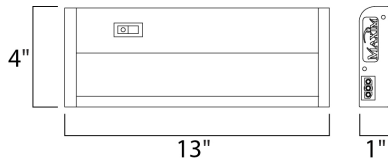

#### PRODUCT DESCRIPTION

The MX-L120-DL features the same low profile frame of the MX-L120DC and also full dimmability but with an increased lumen output. Featuring the new LG 5630 LED with closer spacing for better light distribution and lower operating temperatures for longer life. The hinged top gives access for easy installation with captured mounting screws and quick wire connectors.

#### MEASUREMENTS

DIMENSION : 13" L x 4" W x 1" H  
HANGING WEIGHT : 1.8 lb