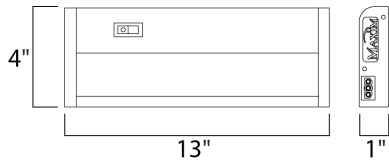

#### PRODUCT DESCRIPTION

The MX-L120-DL features the same low profile frame of the MX-L120DC and also full dimmability but with an increased lumen output. Featuring the new LG 5630 LED with closer spacing for better light distribution and lower operating temperatures for longer life. The hinged top gives access for easy installation with captured mounting screws and quick wire connectors.

#### MEASUREMENTS

DIMENSION : 13" L x 4" W x 1" H  
HANGING WEIGHT : 1.8 lb