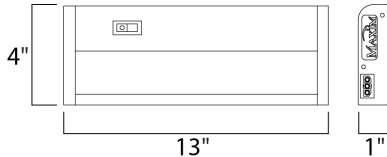

LAMPING

INPUT VOLTAGE : 120V
LUMENS : 436 Rated (349 Del.)
BULB : 1 x 7.7W LED PCB Integrated , 8W Total
BULB INCLUDED : (Integrated)
DIMMABLE : Triac CL
CRI : 80+ CRI
COLOR_TEMP : 3000K