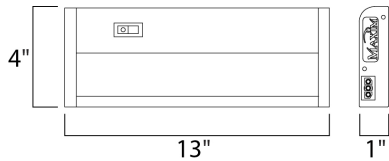

PRODUCT DESCRIPTION

The MX-L120-DL features the same low profile frame of the MX-L120DC and also full dimmability but with an increased lumen output. Featuring the new LG 5630 LED with closer spacing for better light distribution and lower operating temperatures for longer life. The hinged top gives access for easy installation with captured mounting screws and quick wire connectors.

MEASUREMENTS

DIMENSION : 13" L x 4" W x 1" H
HANGING WEIGHT : 1.8 lb

LAMPING

INPUT VOLTAGE : 120V
LUMENS : 436 Rated (349 Del.)
BULB : 1 x 7.7W LED PCB Integrated , 8W Total
BULB INCLUDED : (Integrated)
DIMMABLE : Triac CL
CRI : 80+ CRI
COLOR_TEMP : 3000K