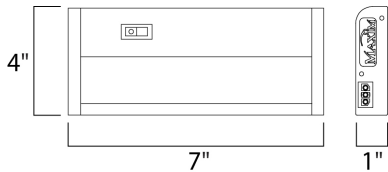

**PRODUCT DESCRIPTION**

The MX-L120-DL features the same low profile frame of the MX-L120DC and also full dimmability but with an increased lumen output. Featuring the new LG 5630 LED with closer spacing for better light distribution and lower operating temperatures for longer life. The hinged top gives access for easy installation with captured mounting screws and quick wire connectors.

**MEASUREMENTS**

DIMENSION : 7" L x 4" W x 1" H  
 HANGING WEIGHT : 1.14 lb

**LAMPING**

INPUT VOLTAGE : 120V  
 LUMENS : 289 Rated (231 Del.)  
 BULB : 1 x 5.1W LED PCB Integrated , 5W Total  
 BULB INCLUDED : (Integrated)  
 DIMMABLE : Triac CL  
 CRI : 80+ CRI  
 COLOR\_TEMP : 3000K