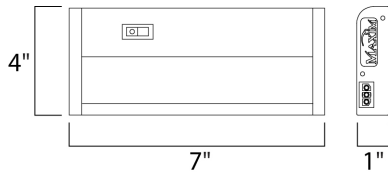

### PRODUCT DESCRIPTION

The MX-L120-DL features the same low profile frame of the MX-L120DC and also full dimmability but with an increased lumen output. Featuring the new LG 5630 LED with closer spacing for better light distribution and lower operating temperatures for longer life. The hinged top gives access for easy installation with captured mounting screws and quick wire connectors.

### MEASUREMENTS

DIMENSION : 7" L x 4" W x 1" H  
HANGING WEIGHT : 1.14 lb