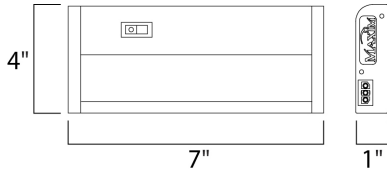

LAMPING

INPUT VOLTAGE : 120V
LUMENS : 289 Rated (231 Del.)
BULB : 1 x 5.1W LED PCB Integrated , 5W Total
BULB INCLUDED : (Integrated)
DIMMABLE : Triac CL
CRI : 80+ CRI
COLOR_TEMP : 3000K