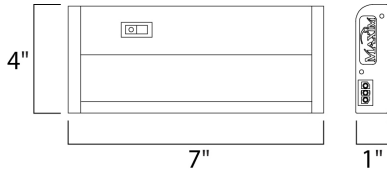

PRODUCT DESCRIPTION

The MX-L120-DL features the same low profile frame of the MX-L120DC and also full dimmability but with an increased lumen output. Featuring the new LG 5630 LED with closer spacing for better light distribution and lower operating temperatures for longer life. The hinged top gives access for easy installation with captured mounting screws and quick wire connectors.

MEASUREMENTS

DIMENSION : 7" L x 4" W x 1" H
HANGING WEIGHT : 1.14 lb

LAMPING

INPUT VOLTAGE : 120V
LUMENS : 289 Rated
BULB : 1 x 5.1W LED PCB Integrated , 5W Total
BULB INCLUDED : (Integrated)
DIMMABLE : Triac CL
CRI : 80+ CRI
COLOR_TEMP : 3000K