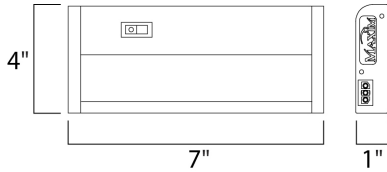

PRODUCT DESCRIPTION

The MX-L120-DL features the same low profile frame of the MX-L120DC and also full dimmability but with an increased lumen output. Featuring the new LG 5630 LED with closer spacing for better light distribution and lower operating temperatures for longer life. The hinged top gives access for easy installation with captured mounting screws and quick wire connectors.

MEASUREMENTS

DIMENSION : 7" L x 4" W x 1" H
 HANGING WEIGHT : 1.14 lb

LAMPING

INPUT VOLTAGE : 120V
 LUMENS : 289 Rated
 BULB : 1 x 5.1W LED PCB Integrated , 5W Total
 BULB INCLUDED : (Integrated)
 DIMMABLE : Triac CL
 CRI : 80+ CRI
 COLOR_TEMP : 3000K