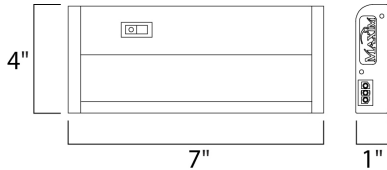

PRODUCT DESCRIPTION

The MX-L120-DL features the same low profile frame of the MX-L120DC and also full dimmability but with an increased lumen output. Featuring the new LG 5630 LED with closer spacing for better light distribution and lower operating temperatures for longer life. The hinged top gives access for easy installation with captured mounting screws and quick wire connectors.

MEASUREMENTS

DIMENSION : 7" L x 4" W x 1" H
 HANGING WEIGHT : 1.14 lb

LAMPING

INPUT VOLTAGE : 120V
 LUMENS : 289 Rated
 BULB : 1 x 5.1W LED PCB Integrated , 5W Total
 BULB INCLUDED : (Integrated)
 DIMMABLE : Triac CL
 CRI : 80+ CRI
 COLOR_TEMP : 3000K