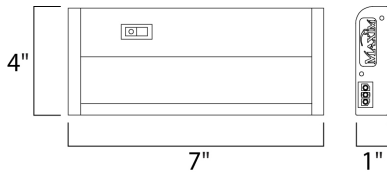

**PRODUCT DESCRIPTION**

The MX-L120-DL features the same low profile frame of the MX-L120DC and also full dimmability but with an increased lumen output. Featuring the new LG 5630 LED with closer spacing for better light distribution and lower operating temperatures for longer life. The hinged top gives access for easy installation with captured mounting screws and quick wire connectors.

**MEASUREMENTS**

DIMENSION : 7" L x 4" W x 1" H  
 HANGING WEIGHT : 1.14 lb

**LAMPING**

INPUT VOLTAGE : 120V  
 LUMENS : 289 Rated  
 BULB : 1 x 5.1W LED PCB Integrated , 5W Total  
 BULB INCLUDED : (Integrated)  
 DIMMABLE : Triac CL  
 CRI : 80+ CRI  
 COLOR\_TEMP : 3000K