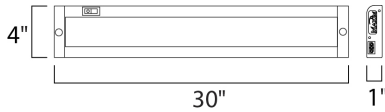

**PRODUCT DESCRIPTION**

The MX-L120-EL features a new edge illuminated technology that provides even light without the common LED spots on the counter. The enclosed design does not need to be open for either wiring or for mounting. Knockouts for wiring are on a removable plate on the back for quick and easy wiring.

**MEASUREMENTS**

DIMENSION : 30" L x 4" W x 1" H  
 HANGING WEIGHT : 2.9 lb

**LAMPING**

INPUT VOLTAGE : 120V  
 LUMENS : 975 Rated  
 BULB : 15W LED PCB Integrated , 15W Total  
 BULB INCLUDED : (Integrated)  
 DIMMABLE : Triac CL  
 CRI : 80+ CRI  
 COLOR\_TEMP : 2700K