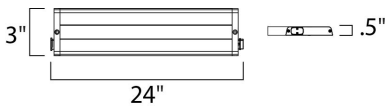

PRODUCT DESCRIPTION

The CounterMax MX-L-LPC series, a state-of-the-art low profile LED under cabinet light, installs easily under the cabinet and emits a crisp white light which illuminates without shadows. Dimmable using a standard wall dimmer and cabinets stay cool and safe with LED light output. CounterMax MX-L-LPC series is connectable with or without cords using MXInterLink5 technology, making this series convenient as well as beautiful.

MEASUREMENTS

DIMENSION : 24" L x 3" W x 0.55" H
 HANGING WEIGHT : 3.3 lb

LAMPING

INPUT VOLTAGE : 120V
 LUMENS : 903 Rated
 BULB : 8 x 2.37W LED LED , 19W Total
 BULB INCLUDED : (Integrated)
 DIMMABLE : Triac CL
 CRI : 85 CRI
 COLOR_TEMP : 3000K