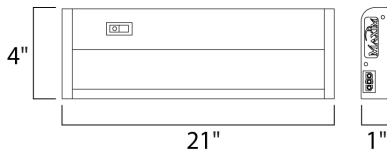

PRODUCT DESCRIPTION

The MX-L120-DL features the same low profile frame of the MX-L120DC and also full dimmability but with an increased lumen output. Featuring the new LG 5630 LED with closer spacing for better light distribution and lower operating temperatures for longer life. The hinged top gives access for easy installation with captured mounting screws and quick wire connectors.

MEASUREMENTS

DIMENSION : 21" L x 4" W x 1" H
 HANGING WEIGHT : 2.42 lb

LAMPING

INPUT VOLTAGE : 120V
 LUMENS : 587 Rated (440 Del.)
 BULB : 10W LED PCB Integrated , 10W Total
 BULB INCLUDED : (Integrated)
 DIMMABLE : Triac CL
 CRI : 80+ CRI
 COLOR_TEMP : 2700K