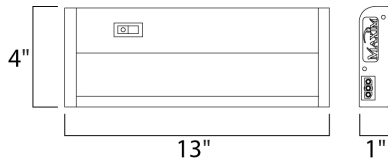

PRODUCT DESCRIPTION

The MX-L120-DL features the same low profile frame of the MX-L120DC and also full dimmability but with an increased lumen output. Featuring the new LG 5630 LED with closer spacing for better light distribution and lower operating temperatures for longer life. The hinged top gives access for easy installation with captured mounting screws and quick wire connectors.

MEASUREMENTS

DIMENSION : 13" L x 4" W x 1" H
HANGING WEIGHT : 1.8 lb

LAMPING

INPUT VOLTAGE : 120V
LUMENS : 436 Rated
BULB : 7.7W LED PCB Integrated , 8W Total
BULB INCLUDED : (Integrated)
DIMMABLE : Triac CL
CRI : 80+ CRI
COLOR_TEMP : 2700K