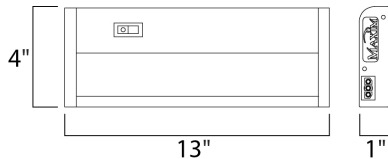

PRODUCT DESCRIPTION

The MX-L120-DL features the same low profile frame of the MX-L120DC and also full dimmability but with an increased lumen output. Featuring the new LG 5630 LED with closer spacing for better light distribution and lower operating temperatures for longer life. The hinged top gives access for easy installation with captured mounting screws and quick wire connectors.

MEASUREMENTS

DIMENSION : 13" L x 4" W x 1" H
HANGING WEIGHT : 1.8 lb

LAMPING

INPUT VOLTAGE : 120V
LUMENS : 436 Rated
BULB : 7.7W LED PCB Integrated , 8W Total
BULB INCLUDED : (Integrated)
DIMMABLE : Triac CL
CRI : 80+ CRI
COLOR_TEMP : 2700K