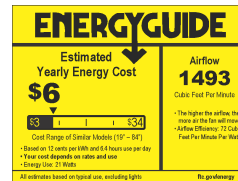

ADDITIONAL

OPERATING TEMPERATURE:
-20°C (-4°F), 40°C (104°F)

ITEM#	LAMPING	DIMENSIONS	LUMENS RATED DEL	WEIGHT	BLADES	BLADE PTICH
89915	120V, 4 X 9W LED 3000K	D52" X 18.25"H	2100 1680	14.52 lb	5 x ABS (Included)	12

Energy Information at High Speeds		
AIRFLOW CFM	AIRFLOW EFFICIENCY	ELECTRICITY USE
4779 CFM	85 CFM / W	37W

Always consult a qualified electrician before installing any lighting product.