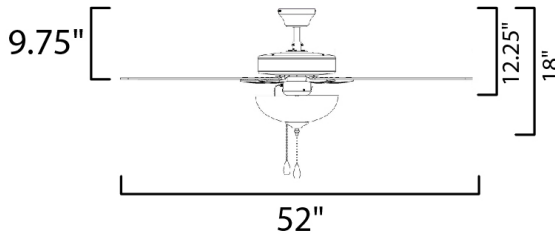

### PRODUCT DESCRIPTION

The Basic-Max ceiling fan features the ability to be installed three different ways: close mount, standard stem, and optional stems up to 72" long.