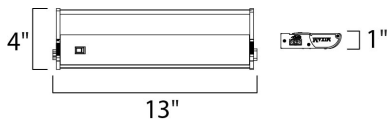

LAMPING

INPUT VOLTAGE : 120V

LUMENS : 471 Rated

BULB : 4 x 2.44W LED LED , 10W Total

BULB INCLUDED : (Integrated)

DIMMABLE : Triac CL

CRI : 85 CRI

COLOR_TEMP : 3000K