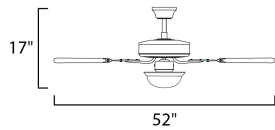

PRODUCT DESCRIPTION

The Basic-Max ceiling fan features the ability to be installed three different ways: close mount, standard stem, and optional stems up to 72" long.

MEASUREMENTS

- DIMENSION : 52" W x 17" H
- MAX OAH : 18.25" OAH
- CANOPY : 5" W x 2.25" H x 5" L
- HANGING WEIGHT : 16.72 lb