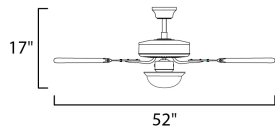

**PRODUCT DESCRIPTION**

The Basic-Max ceiling fan features the ability to be installed three different ways: close mount, standard stem, and optional stems up to 72" long.

**MEASUREMENTS**

- DIMENSION : 52" W x 17" H
- MAX OAH : 18.25" OAH
- CANOPY : 5" W x 2.25" H x 5" L
- HANGING WEIGHT : 16.72 lb