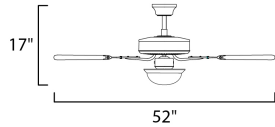

PRODUCT DESCRIPTION

The Basic-Max ceiling fan features the ability to be installed three different ways: close mount, standard stem, and optional stems up to 72" long.

MEASUREMENTS

- DIMENSION : 52" W x 17" H
- MAX OAH : 18.25" OAH
- CANOPY : 5" W x 2.25" H x 5" L
- HANGING WEIGHT : 16.72 lb