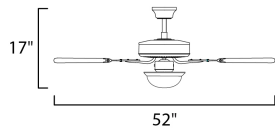

PRODUCT DESCRIPTION

The Basic-Max ceiling fan features the ability to be installed three different ways: close mount, standard stem, and optional stems up to 72" long.

MEASUREMENTS

DIMENSION : 52" W x 17" H
 MAX OAH : 18.25" OAH
 CANOPY : 5" W x 2.25" H x 5" L
 HANGING WEIGHT : 16.72 lb