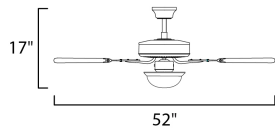

**PRODUCT DESCRIPTION**

The Basic-Max ceiling fan features the ability to be installed three different ways: close mount, standard stem, and optional stems up to 72" long.

**MEASUREMENTS**

DIMENSION : 52" W x 17" H  
 MAX OAH : 18.25" OAH  
 CANOPY : 5" W x 2.25" H x 5" L  
 HANGING WEIGHT : 16.72 lb

**LAMPING**

INPUT VOLTAGE : 120V  
 BULB : 2 x 9W LED E26 Medium , 18W Total  
 BULB INCLUDED : (Included)  
 COLOR\_TEMP : 3000K  
 LIGHTING\_DIRECTION : Down

**FINISHES OPTION**

-  Oil Rubbed Bronze / Walnut / Pecan (OIWP)
-  Satin Nickel / Walnut / Pecan (SNWP)