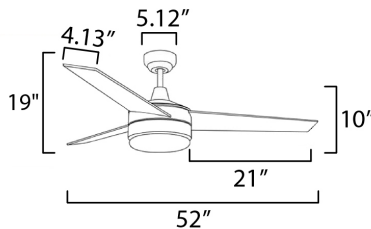

PRODUCT DESCRIPTION

A contemporary, yet transitional look at economical pricing, the Trio fan is finished in Satin Nickel with 3 straight fan blades in Black on one side and silver on the other side. The fan is powered by a wall control included as well as LED JA8 compliant bulbs also included. Also available with pull chain.

- Always consult a qualified electrician before installing any lighting product
- Installation Requirements:
  Ceiling fan attaches to electrical junction box securely anchored and capable of withstanding at least 35 lbs

FINISHES OPTION

- Black / Walnut Blades (FTBKWN)
- Satin Nickel / Black Blades (FTSNBK)

GLASS

Frosted FT

MATERIAL

Steel

RATINGS

CULus
Dry Location
JA8 Bulb In
*Energy Star

ADDITIONAL

OPERATING TEMPERATURE:
-20°C (-4°F), 40°C (104°F)

Downrod Options:

- 12" (FRD12)
- 18" (FRD18)
- 24" (FRD24)
- 36" (FRD36)
- 48" (FRD48)
- 60" (FRD60)
- 72" (FRD72)

ITEM#	LAMPING	DIMENSIONS	DIMMABLE	WEIGHT	BLADES	BLADE PITCH
89906	120V, 2 x 9W LED	D52" X 19"H	Yes	14.5 lb	(3) x ABS (Included)	12

Energy Information at High Speeds	
AIRFLOW CFM	ELECTRICITY USE
3301 CFM	37W

ENERGYGUIDE

Estimated
Yearly Energy Cost

$6

Cost Range of Similar Models (19" - 84")
$3 | | | $34

Airflow
3301
Cubic Feet Per Minute

• The higher the airflow, the more air the fan will move
• Airflow Efficiency: 89 Cubic Feet Per Minute Per Watt

• Based on 12 cents per kWh and 6.4 hours use per day
• Your cost depends on rates and use
• Energy Use: 37 Watts
All estimates based on typical use, excluding lights

ftc.gov/energy