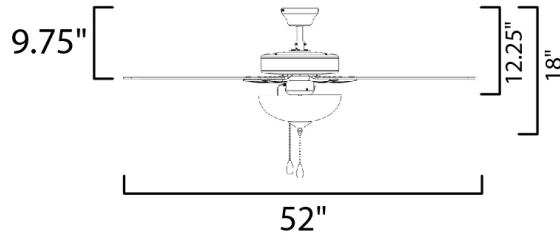

## PRODUCT DESCRIPTION

The Basic-Max ceiling fan features the ability to be installed three different ways: close mount, standard stem, and optional stems up to 72" long.

ITEM#	DIMENSIONS	LAMPING INPUT	WEIGHT	BLADES	BLADE PTICH
89905	D52" X 18.25"H	120V	13.75 lb	5 x ABS (Included)	12