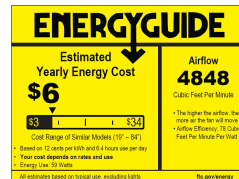

Energy Information at High Speeds		
AIRFLOW CFM	AIRFLOW EFFICIENCY	ELECTRICITY USE
4848 CFM	78 CFM / W	59W