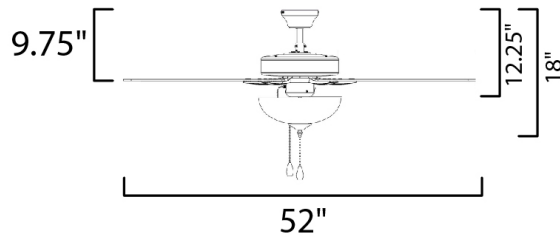

FCTHAND

UNIVERSAL Wall Remote
 *Sold Separately
 Compatible with All Fans
 (Excl. Fandelights)

OPTIONAL FAN KITS

FKT207

FKT210

PRODUCT DESCRIPTION

The Basic-Max ceiling fan features the ability to be installed three different ways: close mount, standard stem, and optional stems up to 72" long.