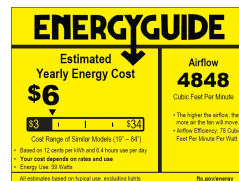

ADDITIONAL

OPERATING TEMPERATURE:
 -20°C (-4°F), 40°C (104°F)

ITEM#	DIMENSIONS	LAMPING INPUT	WEIGHT	BLADES	BLADE PTICH
89905	D52" X 18.25"H	120V	13.75 lb	5 x ABS (Included)	12

Energy Information at High Speeds		
AIRFLOW CFM	AIRFLOW EFFICIENCY	ELECTRICITY USE
4848 CFM	78 CFM / W	59W