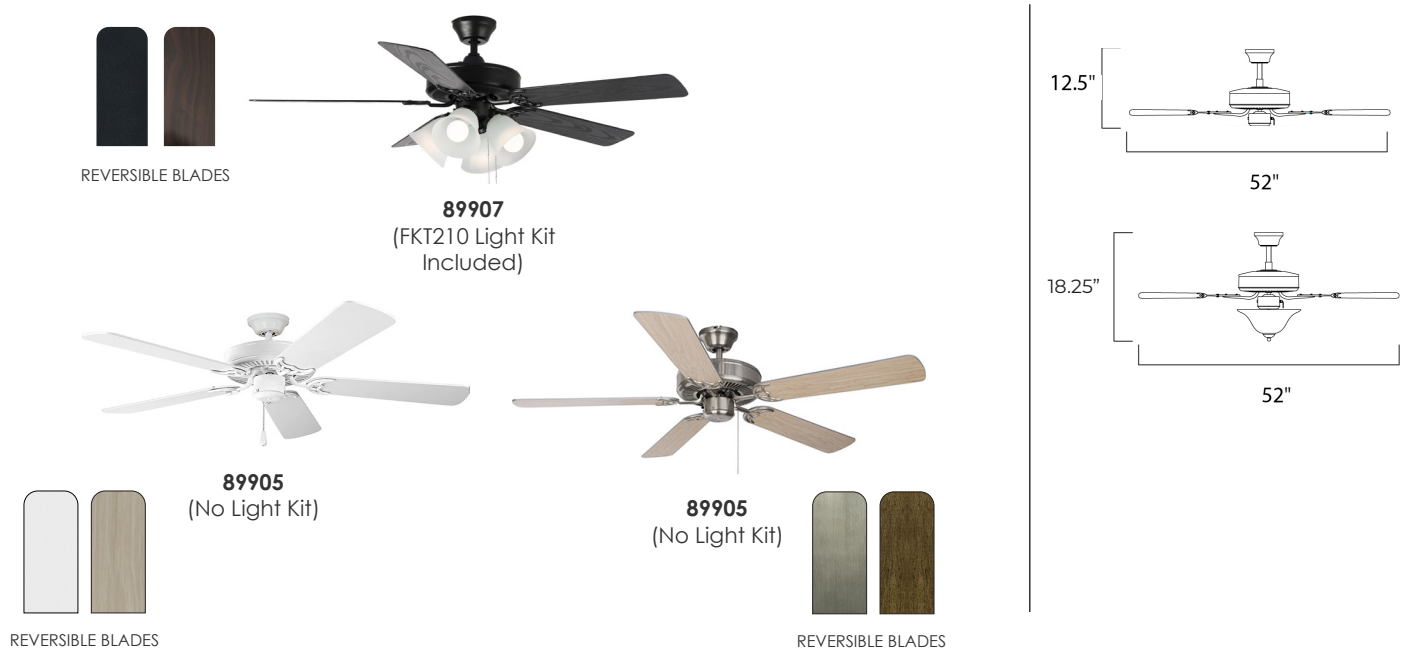

BASIC MAX-INDOOR | 89905 | 89907

The Basic-Max ceiling fan features the ability to be installed three different ways: dual mount, downrod, and optional stems up to 72" long.

Indoor | AC Motor | MDF Blades | Reversible Blades | Light Kit Adaptable | 3 Speed with Reverse

	LAMPING	DIMENSIONS	ENERGY INFO AT HIGH SPEED	DOWNRODS
89905	NO LIGHT KIT	52"D x 12.5H BLADES: 5 x 20.5"	AIRFLOW: 4486 CFM AIRFLOW EFFECIENCY: 78 CFM/W ELECTRICITY USE: 38W	12" (FRD12) 18" (FRD18) 24" (FRD24) 36" (FRD36) 48" (FRD48) 60" (FRD60) 72" (FRD72)
89907	4 x 9W LED E26 MED, CRI: 90+ LUMENS: lm 1680 DELIVERED	52"D x 18.25H BLADE: 5 x 20.5"	AIRFLOW: 4291 CFM AIRFLOW EFFECIENCY: 78 CFM/W ELECTRICITY USE: 38W	