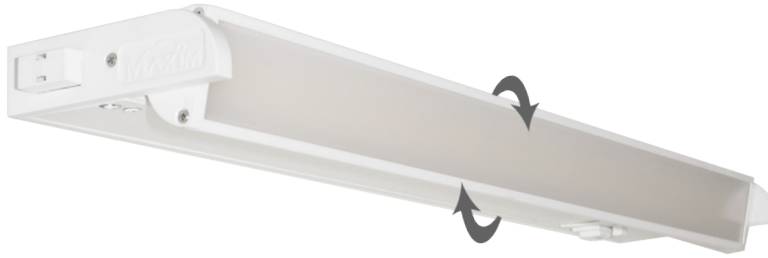

# COUNTERMAX MX-L-120-3K BASIC I UNDERCABINET 3K BASIC

89892 / 89893 / 89894 / 89895 / 89896 / 89897

- 3 Color Temperature Options: 4000K, 3000K, and 2700K
- Dimmable using Triac and ELV Dimmers
- Linkable end-to-end or with MX Interlink cord
- Link up to 750 max watts from one supply
- 50,000 hours rated life
- 120° rotation
- CRI 90+
- Suitable for Dry location
- Suitable for Closets according to NEC Section 410.8 & 410.16( C ) 5

## PRODUCT DESCRIPTION

Switch between 3 color temperatures: 4000K, 3000K, and 2700K. All in a 90 CRI for accurate color rendering. The 3K has a patented gimbal designed to allow light to be directed where desired as well as a patented LED strip for even light distribution.