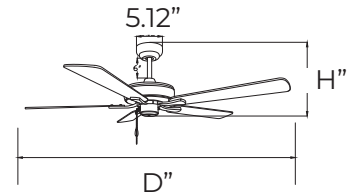

88935
88937

LAMPING

NO LIGHT KIT

16W LED
COLOR TEMP: 3000K, CRI: 90+
LUMENS: 1m 1000 DELIVERED

DIMENSIONS

52" D x 14.5" H
BLADE: 5 x 20.50"

52" D x 16" H
BLADE: 5 x 20.50"

ENERGY INFO AT HIGH SPEED

Airflow: 4400 CFM
Airflow Efficiency: 89 CFM / W
Electricity Use: 37W

Airflow: 4400 CFM
Airflow Efficiency: 89 CFM / W
Electricity Use: 37W

DOWNRODS

12" (FRD12)
18" (FRD18)
24" (FRD24)
36" (FRD36)
48" (FRD48)
60" (FRD60)
72" (FRD72)

FINISH & MATERIAL

- ☐ BLACK / BLACK & MAPLE (BK)
- ☐ SATIN NICKEL / SILVER & DISTRESSED WOOD (SN)
- ☐ MATTE WHITE / WHITE & WHITE OAK (MW)