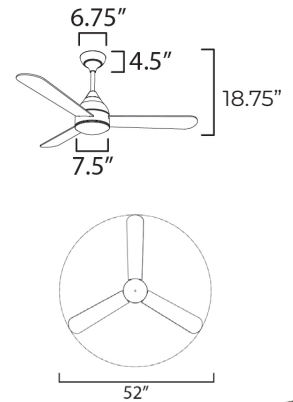

SERENE | 88841

Curved elements are accentuated in this classic fan interpretation. Plywood blades offer reversible finish options that extend style choices. An additional cover plate is included if the light kit is not needed. Available in Matte Black with Black/Walnut fan blades, Satin Nickel with Silver/Distressed Wood blades, or Matte White with Matte White/White Oak blades.

Indoor | DC Motor | Plywood Blades | Reversible Blades

88841

LAMPING

24W PCB LED
COLOR TEMP: 3000K, **CRI:** 80+
LUMENS: 1m 1741 DELIVERED

DIMENSIONS

52" D x 18.75" H
BLADE: 3 x 23.75"

ENERGY INFO AT HIGH SPEED

AIRFLOW: 4414 CFM
AIRFLOW EFFECIENCY: 137 CFM/W
ELECTRICITY USE: 24W

DOWNRODS

12" FRD12
18" FRD18
24" FRD24
36" FRD36
48" FRD48
60" FRD60
72" FRD72

FINISH & MATERIAL

- ☐ WHITE / WHITE OAK (WT)
- ☐ BLACK / WALNUT (BK)
- ☐ SATIN NICKEL / GREYWOOD (SN)