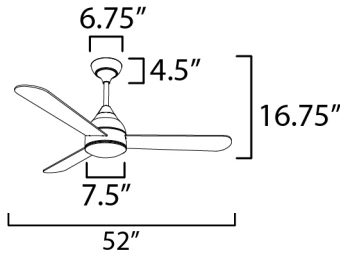

FINISHES OPTION

- Black (BK) w/Walnut Black blades
- Satin Nickel (SN) w/Silver blades
- White (WT) w/White Oak blades

MATERIAL

Steel

RATINGS

cETLus
 Dry Location

ADDITIONAL

SLOPE: 15
 RATED LIFE 50000 Hours
 OPERATING TEMPERATURE:
 -20°C (-4°F), 40°C (104°F)

MEASUREMENTS

MODEL	DIMENSION	CANOPY	HANGING WEIGHT	LAMPING BULB TYPE	LUMENS CRI	INIT.	DEL.
88841	52"W x 16.75"H	6.75"W x 4.5"H	10.8 lb	24W LED 3000K, 120V	80+	2547	1741

Energy Information at High Speeds		
AIRFLOW CFM	AIRFLOW EFFICIENCY	ELECTRICITY USE
4414 CFM	137 CFM / W	24W