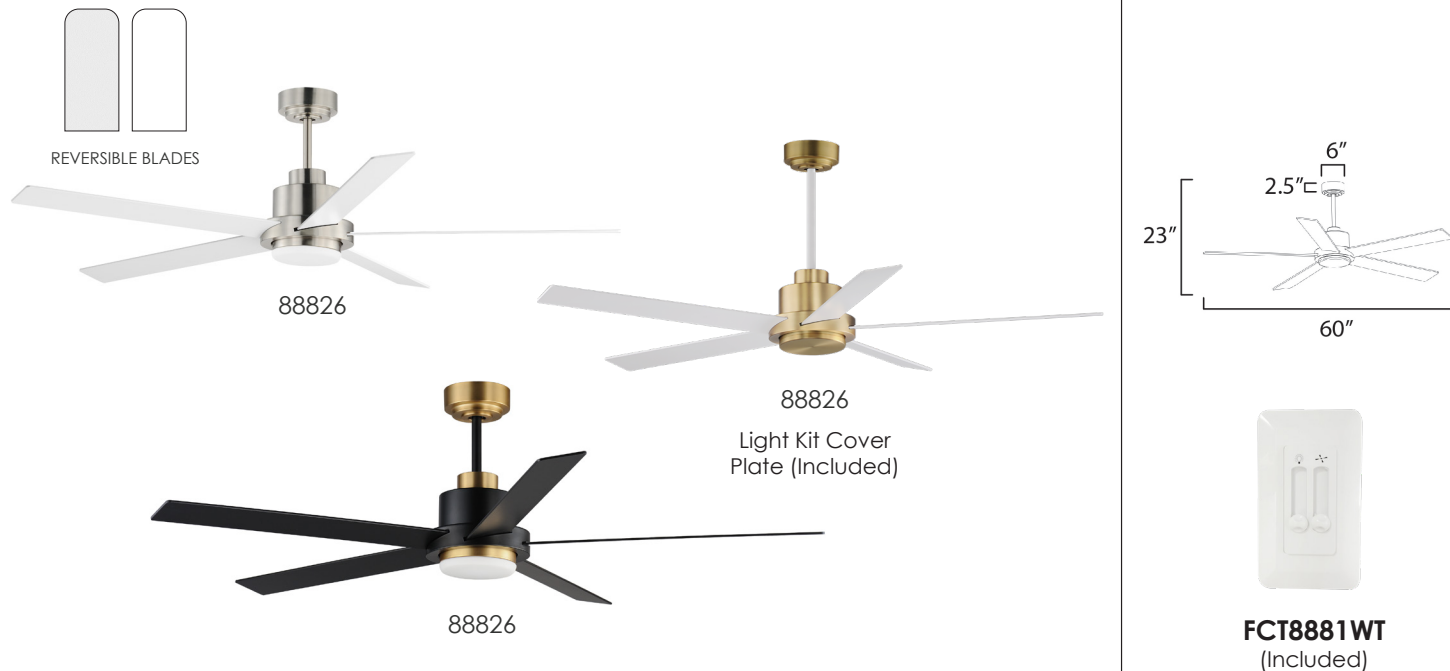

For larger spaces, a larger blade span is sometimes required. This minimalist design is pure and simple. Elongated plywood blades span 60 inches and finished in Matte White contrasting the motor housing's Natural Aged Brass finish. The two tone finish makes for a stylish and bright fan great for interior spaces. Wall control with dual slide dimmer and fan speed control is provided.

Indoor | DC Motor | Plywood Blades | Reversible Blades

88826

LAMPING

12W LED Integrated
COLOR TEMP: 3000K, **CRI:** 90+
LUMENS: 1m 950 DELIVERED

DIMENSIONS

60" D x 23" H
BLADE: 5 x 26.75"

ENERGY INFO AT HIGH SPEED

AIRFLOW: 5530 CFM
AIRFLOW EFFECIENCY: 90 CFM / W
ELECTRICITY USE: 41W

DOWNRODS

12" (FRD12)
 18" (FRD18)
 24" (FRD24)
 36" (FRD36)
 48" (FRD48)
 60" (FRD60)
 72" (FRD72)

FINISH & MATERIAL

WHITE / NATURAL AGED BRASS (WTNAB)

BLACK / GOLD (BKGLD)

SATIN NICKEL (SN)

BLADES

MATERIAL: PLYWOOD
PITCH: 12°

Includes:
 8" & 16" Downrod

Always consult a qualified electrician before installing any lighting product.

WESTERN DISTRIBUTION CENTER (HEADQUARTER)
 253 NORTH VINELAND AVE | CITY OF INDUSTRY, CA 91746