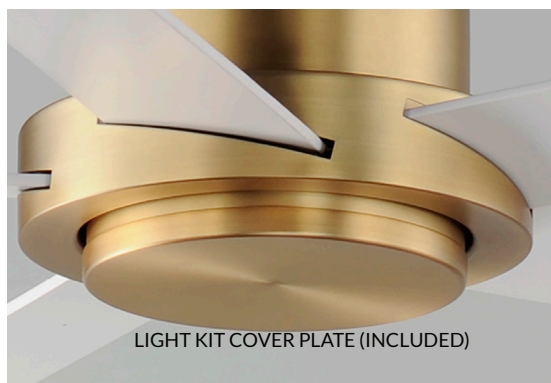

For larger spaces, a larger blade span is sometimes required. This minimalist design is pure and simple. Elongated plywood blades span 60 inches and finished in Matte White contrasting the motor housing's Natural Aged Brass finish. The two tone finish makes for a stylish and bright fan great for interior spaces. Wall control with dual slide dimmer and fan speed control is provided.

Indoor | DC Motor | Plywood Blades | Reversible Blades

88826

LAMPING

12W LED Integrated
COLOR TEMP: 3000K, **CRI:** 90+
LUMENS: 1m 950 DELIVERED

DIMENSIONS

60" D x 23" H
BLADE: 5 x 26.75"

ENERGY INFO AT HIGH SPEED

BLACK / GOLD (BKGLD)

SATIN NICKEL (SN)

BLADES

MATERIAL: PLYWOOD
PITCH: 12°

Includes:
 8" & 16" Downrod

Always consult a qualified electrician before installing any lighting product.

WESTERN DISTRIBUTION CENTER (HEADQUARTER)
 253 NORTH VINELAND AVE | CITY OF INDUSTRY, CA 91746