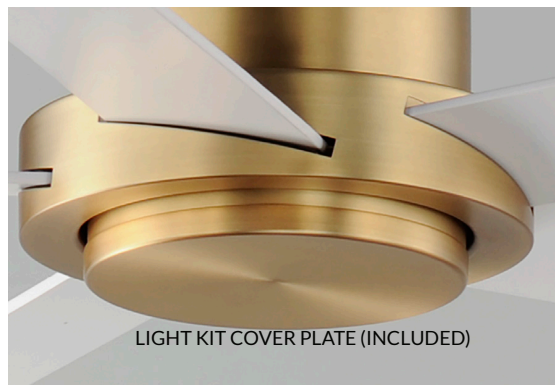

For larger spaces, a larger blade span is sometimes required. This minimalist design is pure and simple. Elongated plywood blades span 60 inches and finished in Matte White contrasting the motor housing's Natural Aged Brass finish. The two tone finish makes for a stylish and bright fan great for interior spaces. Wall control with dual slide dimmer and fan speed control is provided.

Indoor | DC Motor | Plywood Blades | Reversible Blades

88826

LAMPING

12W LED Integrated  
**COLOR TEMP:** 3000K, **CRI:** 90+  
**LUMENS:** 1m 950 DELIVERED

DIMENSIONS

60" D x 23" H  
**BLADE:** 5 x 26.75"

FINISH & MATERIAL

- WHITE / NATURAL AGED BRASS (WTNAB)
- BLACK / GOLD (BKGLD)
- SATIN NICKEL (SN)

BLADES

**MATERIAL:** PLYWOOD  
**PITCH:** 12°

**Includes:**  
 8" & 16" Downrod

Always consult a qualified electrician before installing any lighting product.