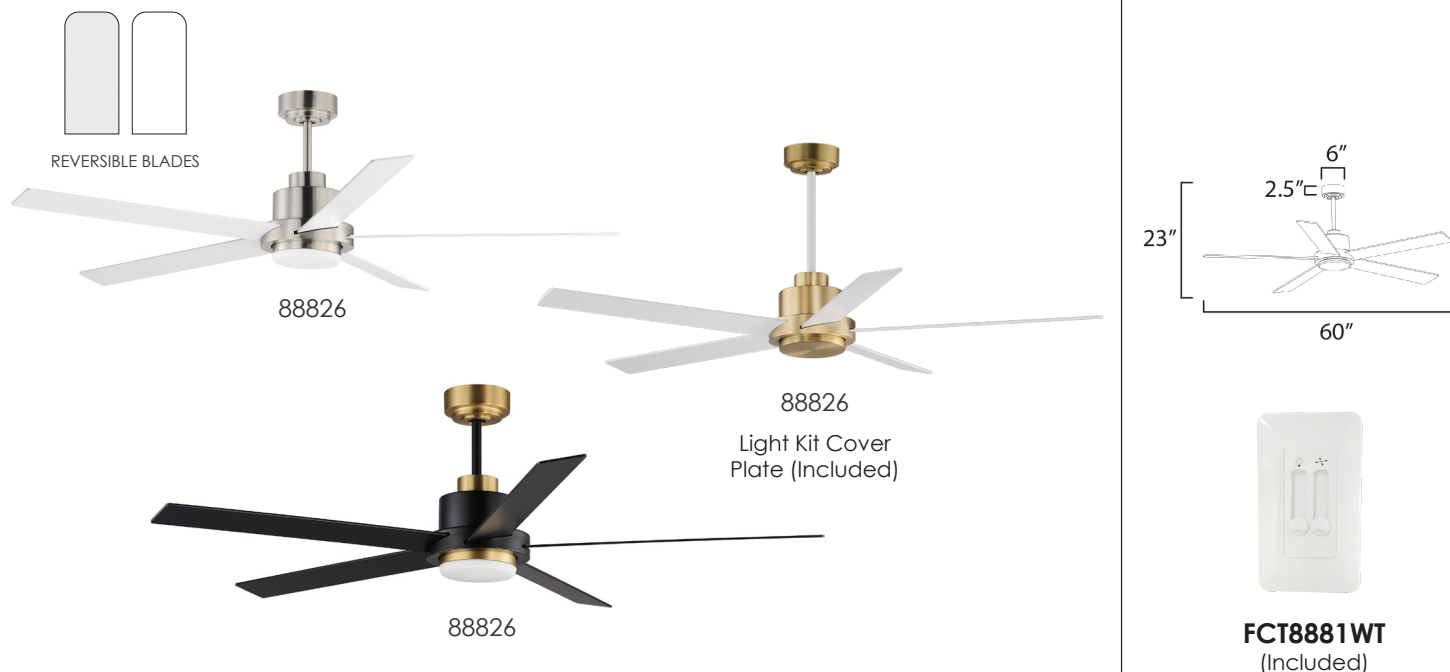

For larger spaces, a larger blade span is sometimes required. This minimalist design is pure and simple. Elongated plywood blades span 60 inches and finished in Matte White contrasting the motor housing's Natural Aged Brass finish. The two tone finish makes for a stylish and bright fan great for interior spaces. Wall control with dual slide dimmer and fan speed control is provided.

Indoor | DC Motor | Plywood Blades | Reversible Blades

88826

LAMPING

12W LED Integrated  
**COLOR TEMP:** 3000K, **CRI:** 90+  
**LUMENS:** 1m 950 DELIVERED

DIMENSIONS

60" D x 23" H  
**BLADE:** 5 x 26.75"

ENERGY INFO AT HIGH SPEED

**AIRFLOW:** 5530 CFM  
**AIRFLOW EFFECIENCY:** 90 CFM / W  
**ELECTRICITY USE:** 41W

DOWNRODS

12" (FRD12)  
 18" (FRD18)  
 24" (FRD24)  
 36" (FRD36)  
 48" (FRD48)  
 60" (FRD60)  
 72" (FRD72)

FINISH & MATERIAL

- WHITE / NATURAL AGED BRASS (WTNAB)
- BLACK / GOLD (BKGLD)
- SATIN NICKEL (SN)

BLADES

**MATERIAL:** PLYWOOD  
**PITCH:** 12°

**Includes:**  
 8" & 16" Downrod

Always consult a qualified electrician before installing any lighting product.