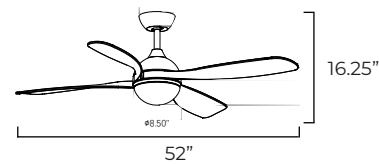

Modern and chic, the Bola collection elevates the standard fan with its beautifully balanced design. A sleek globe frame seamlessly separates the top DC motor housing from the lower LED light kit, while gracefully curved solid wood blades add a touch of natural sophistication. The energy-efficient DC motor ensures quiet operation, while the included remote control allows you to customize the CCT-tunable LED light, from warm to bright, for the perfect ambiance. Available in 52" blade span and finishes in Matte White, Matte Black, Satin Nickel with white wood blades, or Natural Aged Brass with white wood blades. Suitable for dry locations, Bola merges form and function with effortless charm.

Indoor | DC Motor | Solid Wood Blades

**FCT8883WT**  
(Included)

88811

LAMPING	DIMENSIONS	ENERGY INFO AT HIGH SPEED	DOWNRODS
24W PCB LED, 120V <b>COLOR TEMP:</b> 27-30-40K, <b>CRI:</b> 90+ <b>LUMENS:</b> 1m 1270 DELIVERED	52" D x 16.25" H <b>BLADE:</b> 4 x 28.25"	<b>AIRFLOW:</b> 5922 CFM <b>AIRFLOW EFFECIENCY:</b> 179 CFM/W <b>ELECTRICITY USE:</b> 35W	12" (FRD12) 18" (FRD18) 24" (FRD24) 36" (FRD36) 48" (FRD48) 60" (FRD60) 72" (FRD72)