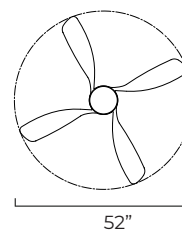

Modern and chic, the Bola collection elevates the standard fan with its beautifully balanced design. A sleek globe frame seamlessly separates the top DC motor housing from the lower LED light kit, while gracefully curved solid wood blades add a touch of natural sophistication. The energy-efficient DC motor ensures quiet operation, while the included remote control allows you to customize the CCT-tunable LED light, from warm to bright, for the perfect ambiance. Available in 52" blade span and finishes in Matte White, Matte Black, Satin Nickel with white wood blades, or Natural Aged Brass with white wood blades. Suitable for dry locations, Bola merges form and function with effortless charm.

Indoor | DC Motor | Solid Wood Blades

**FCT8883WT**  
(Included)

88811

LAMPING	DIMENSIONS	ENERGY INFO AT HIGH SPEED	DOWNRODS
24W PCB LED, 120V <b>COLOR TEMP:</b> 27-30-40K, <b>CRI:</b> 90+ <b>LUMENS:</b> 1m 1270 DELIVERED	52" D x 16.25" H <b>BLADE:</b> 4 x 28.25"	<b>AIRFLOW:</b> 5922 CFM <b>AIRFLOW EFFECIENCY:</b> 179 CFM/W <b>ELECTRICITY USE:</b> 35W	12" (FRD12) 18" (FRD18) 24" (FRD24) 36" (FRD36) 48" (FRD48) 60" (FRD60) 72" (FRD72)

**FINISH & MATERIAL**

- BLACK (BK)**
- WHITE (MW)**
- SATIN NICKEL (SN)**
- NATURAL AGED BRASS (NAB)**
- MATTE BLACK/WALNUT (MBWN)**

**BLADES**

**MATERIAL:** SOLID WOOD  
**PITCH:** 12°

**Includes:**  
6" Downrod