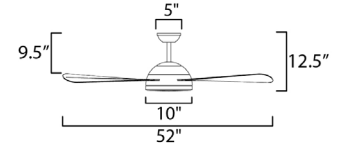

# CUPOLA | 88801 | 88802

The central housing is domical, from which a trio of uniquely curved fan blades smoothly rotate. The Cupola also features an LED integrated dome shape or a 2 lamp light kit with a domical glass to create a perfect sphere.

Indoor | AC Motor | ABS Blades

FCT88801WT  
(Included)

FCT8881WT  
\*Sold Separately

	LAMPING	DIMENSIONS	ENERGY INFO AT HIGH SPEED	DOWNRODS
88801	24W LED E26, 120V COLOR TEMP: 3000K, CRI: 90+ LUMENS: lm 1640 DELIVERED	52" D x 12.5" H BLADE: 3 x 23"	<b>AIRFLOW:</b> 4000 CFM <b>AIRFLOW EFFECIENCY:</b> 73 CFM/W <b>ELECTRICITY USE:</b> 38W	12" (FRD12) 18" (FRD18) 24" (FRD24) 36" (FRD36)
88802	24W LED E26, 120V COLOR TEMP: 3000K, CRI: 90+ LUMENS: lm 1200 DELIVERED	52" D x 12.5" H BLADE: 3 x 23"	<b>AIRFLOW:</b> 4200 CFM <b>AIRFLOW EFFECIENCY:</b> 76 CFM/W <b>ELECTRICITY USE:</b> 39W	48" (FRD48) 60" (FRD60) 72" (FRD72)